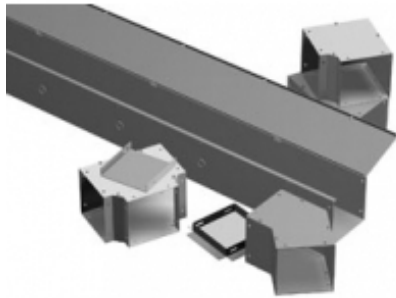

Type 1 Lay-In Wireway *CW Series*

Application

- Construction designed to ensure electrical continuity and to permit fast and easy indoor installation of multiple wireway runs.

Standards

- UL-50 Type 1
- cUL Type 1
- Complies with
 - IEC 60529, IP20

Construction - Screw Cover

- Formed from 16 or 14 gauge steel
- Flat covers have keyhole screw slots
- Straight sections do not have knockouts
- Unobstructed interior speeds up laying of cables
- Optional hanger brackets allow for vertical or horizontal mounting
- Joiners sold separately

Construction - Hinge Cover

- Formed from 16 or 14 gauge steel
- Hinge covers are hinged on 24" centers
- Straight sections are provided with adequate concentric knockouts (1/2", 3/4" conduit size)
- Knockouts are on 12" centers
- Joiner is included with each straight section
- Unobstructed interior speeds up laying of cables
- Optional hanger brackets allow for vertical or horizontal mounting

• Telescope Fitting

Screw Cover with Knockouts	2.5 x 2.5	4 x 4	6 x 6	8 x 8	10 x 10	12 x 12
Straight Section 12"	CWSC212	CWSC412	CWSC612	CWSC812	-	CWSC1212
Straight Section 18"	-	-	-	-	-	-
Straight Section 24"	CWSC224	CWSC424	CWSC624	CWSC824	-	CWSC1224
Straight Section 36"	CWSC236	CWSC436	CWSC636	CWSC836	-	CWSC1236
Straight Section 48"	CWSC248	CWSC448	CWSC648	CWSC848	-	CWSC1248
Straight Section 60"	CWSC260	CWSC460	CWSC660	CWSC860	-	CWSC1260
Straight Section 72"	-	CWSC472	CWSC672	-	-	-
Straight Section 96"	-	-	-	-	-	-
Straight Section 120"	CWSC2120	CWSC4120	CWSC6120	CWSC8120	-	-