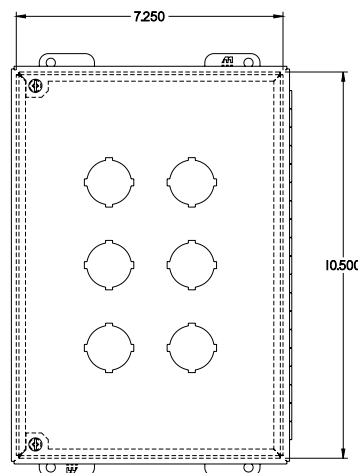

PART No. 1489P6

Data subject to change without notice

Isometric drawing Not to Scale

Gross Automation (877) 268-3700 · www.hammondenclosuresales.com · sales@grossautomation.com

TOP VIEW

ISOMETRIC VIEW

INNER PANEL

BACK VIEW

LEFT SIDE VIEW

FRONT VIEW

RIGHT SIDE VIEW

BOTTOM VIEW