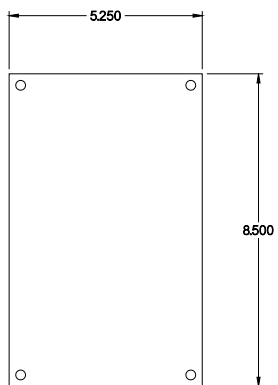

PART No. 1489P6

Data subject to change without notice

Isometric drawing Not to Scale

Gross Automation (877) 268-3700 · www.hammondenclosuresales.com · sales@grossautomation.com

TOP VIEW

ISOMETRIC VIEW

INNER PANEL

BACK VIEW

LEFT SIDE VIEW

FRONT VIEW

RIGHT SIDE VIEW

BOTTOM VIEW