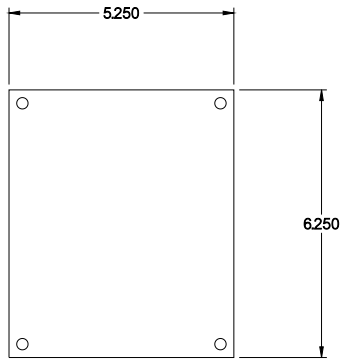

**PART No. 1489P4**

Data subject to change without notice

Isometric drawing Not to Scale

6.000

ISOMETRIC VIEW

Gross Automation (877) 268-3700 · [www.hammondenclosuresales.com](http://www.hammondenclosuresales.com) · [sales@grossautomation.com](mailto:sales@grossautomation.com) TOP VIEW

5.250

6.250

INNER PANEL

BACK VIEW

LEFT SIDE VIEW

7.250

8.250

FRONT VIEW

RIGHT SIDE VIEW

BOTTOM VIEW