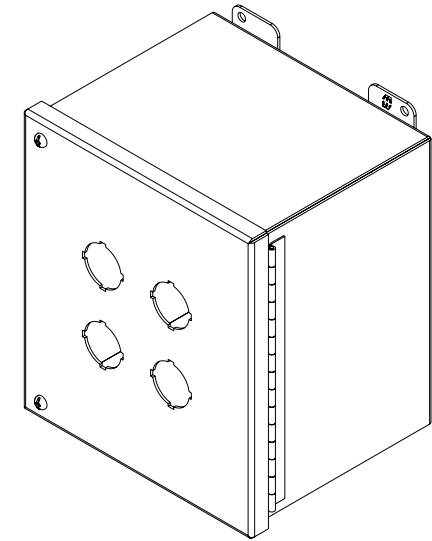

**PART No. 1489P4**

Data subject to change without notice

Isometric drawing Not to Scale

6.000

ISOMETRIC VIEW

Gross Automation (877) 268-3700 · [www.hammondenclosuresales.com](http://www.hammondenclosuresales.com) · [sales@grossautomation.com](mailto:sales@grossautomation.com) TOP VIEW

5.250

6.250

INNER PANEL

BACK VIEW

LEFT SIDE VIEW

7.250

8.250

FRONT VIEW

RIGHT SIDE VIEW

BOTTOM VIEW