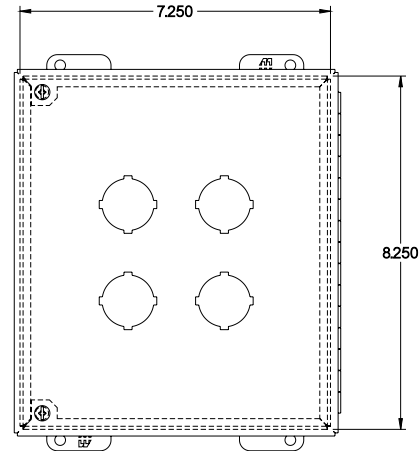

**PART No. 1489P4**

Data subject to change without notice

Isometric drawing Not to Scale

6.000

ISOMETRIC VIEW

Gross Automation (877) 268-3700 · [www.hammondenclosuresales.com](http://www.hammondenclosuresales.com) · [sales@grossautomation.com](mailto:sales@grossautomation.com) TOP VIEW

5.250

6.250

INNER PANEL

BACK VIEW

LEFT SIDE VIEW

7.250

8.250

FRONT VIEW

RIGHT SIDE VIEW

BOTTOM VIEW