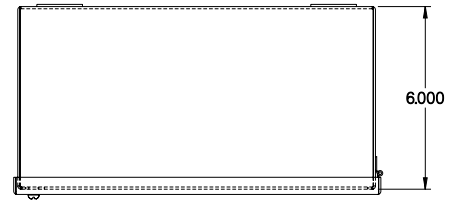

PART No. 1489P16

Data subject to change without notice
Isometric drawing Not to Scale

Gross Automation (877) 268-3700 · www.hammondenclosuresales.com · sales@grossautomation.com

INNER PANEL

BACK VIEW

LEFT SIDE VIEW

FRONT VIEW

TOP VIEW

BOTTOM VIEW

RIGHT SIDE VIEW

ISOMETRIC VIEW