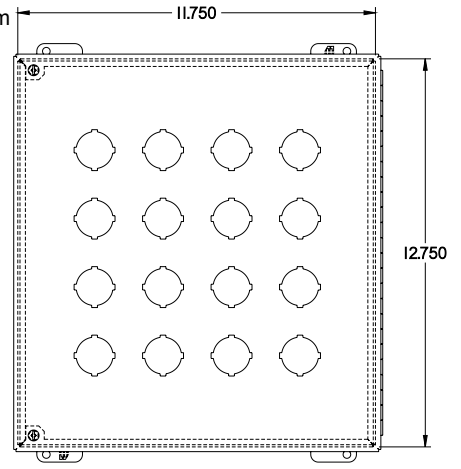

PART No. 1489P16

Data subject to change without notice
Isometric drawing Not to Scale

Gross Automation (877) 268-3700 · www.hammondenclosuresales.com · sales@grossautomation.com

INNER PANEL

BACK VIEW

LEFT SIDE VIEW

FRONT VIEW

TOP VIEW

BOTTOM VIEW

RIGHT SIDE VIEW

ISOMETRIC VIEW