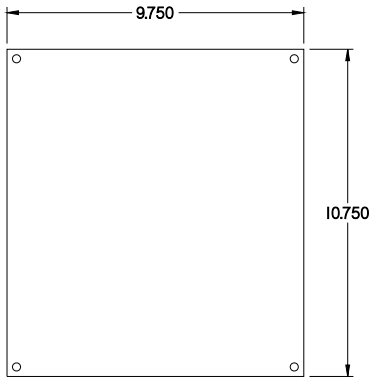

PART No. 1489P16

Data subject to change without notice
Isometric drawing Not to Scale

Gross Automation (877) 268-3700 · www.hammondenclosuresales.com · sales@grossautomation.com

INNER PANEL

BACK VIEW

LEFT SIDE VIEW

FRONT VIEW

TOP VIEW

BOTTOM VIEW

RIGHT SIDE VIEW

ISOMETRIC VIEW