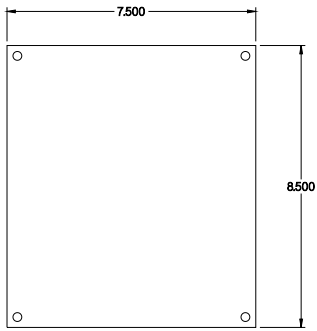

PART No. 1489MP9

Data subject to change without notice
Isometric drawing Not to Scale

Gross Automation (877) 268-3700 · www.hammondenclosuresales.com · sales@grossautomation.com

TOP VIEW

ISOMETRIC VIEW

INNER PANEL

BACK VIEW

LEFT SIDE VIEW

FRONT VIEW

RIGHT SIDE VIEW

BOTTOM VIEW