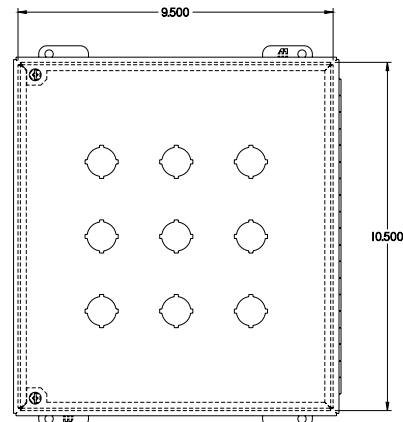

PART No. 1489MP9

Data subject to change without notice
Isometric drawing Not to Scale

Gross Automation (877) 268-3700 · www.hammondenclosuresales.com · sales@grossautomation.com

TOP VIEW

ISOMETRIC VIEW

INNER PANEL

BACK VIEW

LEFT SIDE VIEW

FRONT VIEW

RIGHT SIDE VIEW

BOTTOM VIEW