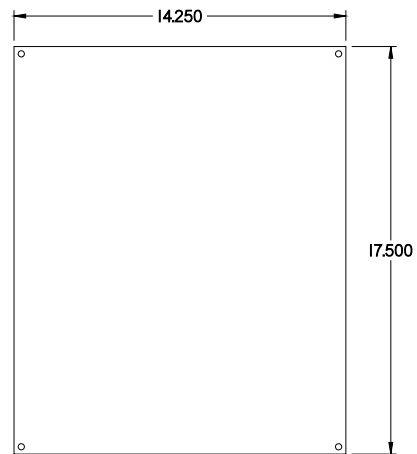

PART No. 1489MP42

Data subject to change without notice
Isometric drawing Not to Scale

TOP VIEW

ISOMETRIC VIEW

Gross Automation (877) 268-3700 · www.hammondenclosuresales.com · sales@grossautomation.com

INNER PANEL

BACK VIEW

LEFT SIDE VIEW

FRONT VIEW

RIGHT SIDE VIEW

BOTTOM VIEW