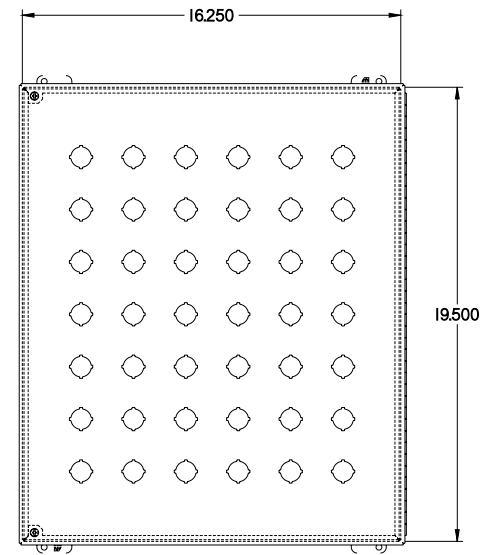

PART No. 1489MP42

Data subject to change without notice
Isometric drawing Not to Scale

TOP VIEW

ISOMETRIC VIEW

Gross Automation (877) 268-3700 · www.hammondenclosuresales.com · sales@grossautomation.com

INNER PANEL

BACK VIEW

LEFT SIDE VIEW

FRONT VIEW

RIGHT SIDE VIEW

BOTTOM VIEW