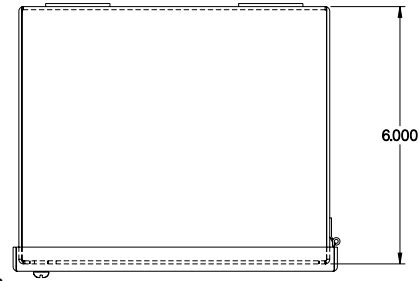

PART No. 1489MP4

Data subject to change without notice

Isometric drawing Not to Scale

Gross Automation (877) 268-3700 · www.hammondenclosuresales.com · sales@grossautomation.com

TOP VIEW

ISOMETRIC VIEW

INNER PANEL

BACK VIEW

LEFT SIDE VIEW

FRONT VIEW

RIGHT SIDE VIEW

BOTTOM VIEW