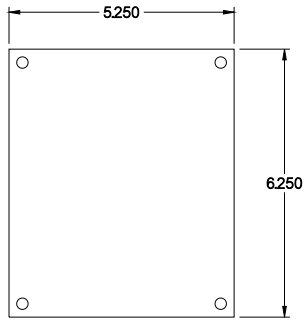

PART No. 1489MP4

Data subject to change without notice

Isometric drawing Not to Scale

Gross Automation (877) 268-3700 · www.hammondenclosuresales.com · sales@grossautomation.com

TOP VIEW

ISOMETRIC VIEW

INNER PANEL

BACK VIEW

LEFT SIDE VIEW

FRONT VIEW

RIGHT SIDE VIEW

BOTTOM VIEW