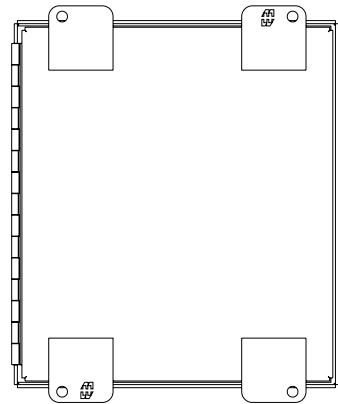

PART No. 1489MP4

Data subject to change without notice

Isometric drawing Not to Scale

Gross Automation (877) 268-3700 · www.hammondenclosuresales.com · sales@grossautomation.com

TOP VIEW

ISOMETRIC VIEW

INNER PANEL

BACK VIEW

LEFT SIDE VIEW

FRONT VIEW

RIGHT SIDE VIEW

BOTTOM VIEW