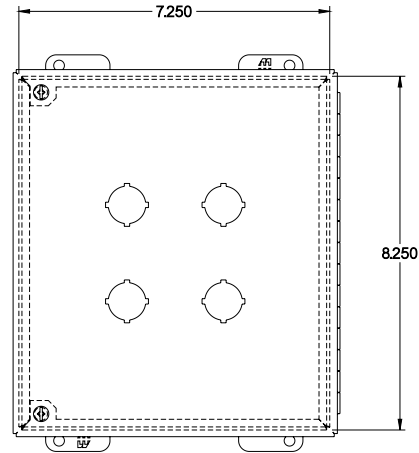

PART No. 1489MP4

Data subject to change without notice

Isometric drawing Not to Scale

Gross Automation (877) 268-3700 · www.hammondenclosuresales.com · sales@grossautomation.com

TOP VIEW

ISOMETRIC VIEW

INNER PANEL

BACK VIEW

LEFT SIDE VIEW

FRONT VIEW

RIGHT SIDE VIEW

BOTTOM VIEW