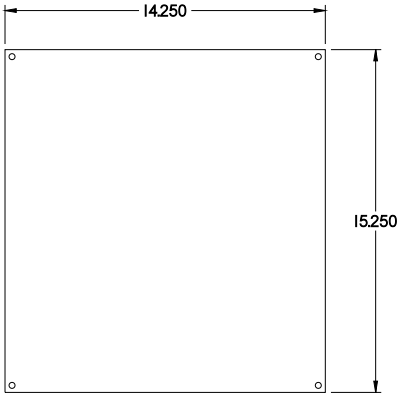

PART No. 1489MP36

Data subject to change without notice
Isometric drawing Not to Scale

Gross Automation (877) 268-3700 · www.hammondenclosuresales.com · sales@grossautomation.com

TOP VIEW

ISOMETRIC VIEW

INNER PANEL

BACK VIEW

LEFT SIDE VIEW

FRONT VIEW

RIGHT SIDE VIEW

BOTTOM VIEW