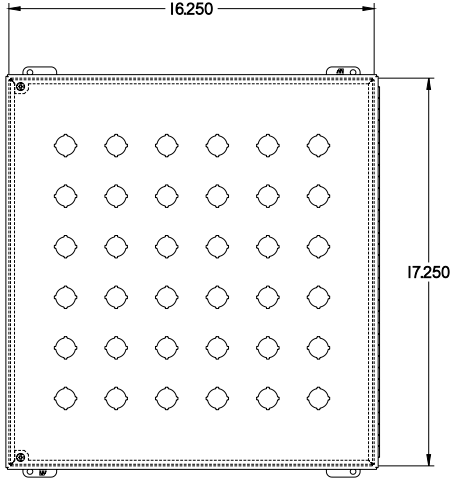

PART No. 1489MP36

Data subject to change without notice
Isometric drawing Not to Scale

Gross Automation (877) 268-3700 · www.hammondenclosuresales.com · sales@grossautomation.com

TOP VIEW

ISOMETRIC VIEW

INNER PANEL

BACK VIEW

LEFT SIDE VIEW

FRONT VIEW

RIGHT SIDE VIEW

BOTTOM VIEW