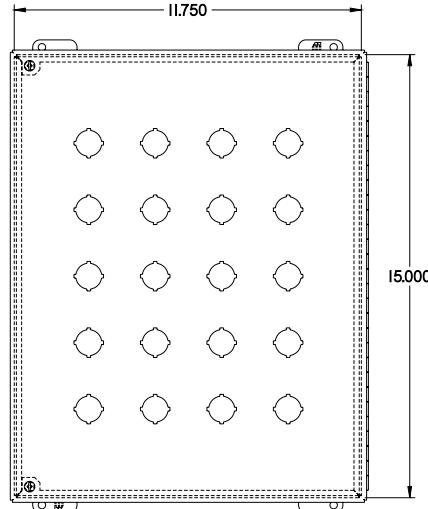

Gross Automation (877) 268-3700 · www.hammondenclosuresales.com · sales@grossautomation.com

PART No. 1489MP20

Data subject to change without notice
Isometric drawing Not to Scale

BACK VIEW

LEFT SIDE VIEW

BOTTOM VIEW

RIGHT SIDE VIEW

ISOMETRIC VIEW