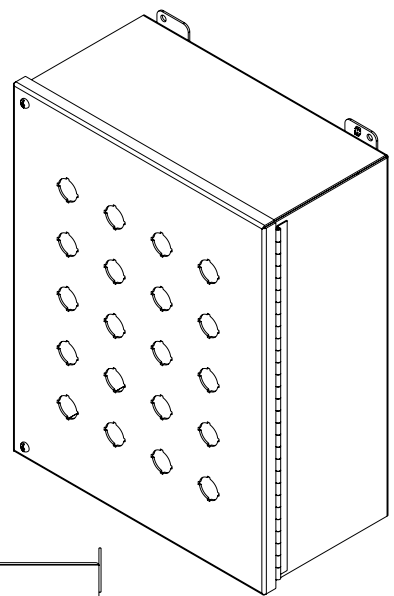

Gross Automation (877) 268-3700 · www.hammondenclosuresales.com · sales@grossautomation.com

PART No. 1489MP20

Data subject to change without notice
Isometric drawing Not to Scale

BACK VIEW

LEFT SIDE VIEW

BOTTOM VIEW

RIGHT SIDE VIEW

ISOMETRIC VIEW