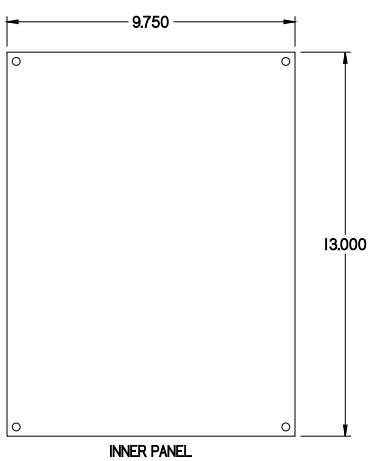

Gross Automation (877) 268-3700 · www.hammondenclosuresales.com · sales@grossautomation.com

PART No. 1489MP20

Data subject to change without notice
Isometric drawing Not to Scale

BACK VIEW

LEFT SIDE VIEW

BOTTOM VIEW

RIGHT SIDE VIEW

ISOMETRIC VIEW