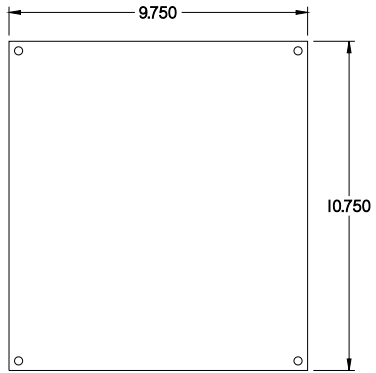

PART No. 1489MP16

Data subject to change without notice
Isometric drawing Not to Scale

Gross Automation (877) 268-3700 · www.hammondenclosuresales.com · sales@grossautomation.com

INNER PANEL

BACK VIEW

LEFT SIDE VIEW

FRONT VIEW

TOP VIEW

BOTTOM VIEW

RIGHT SIDE VIEW

ISOMETRIC VIEW