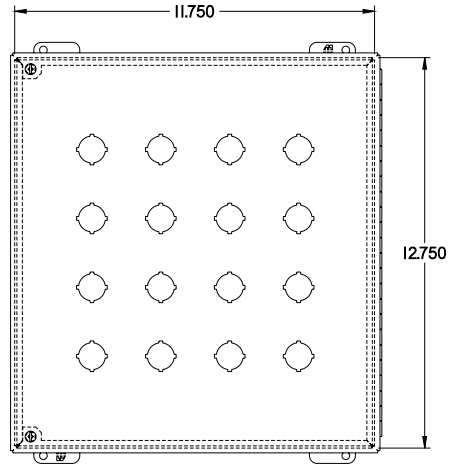

PART No. 1489MP16

Data subject to change without notice
Isometric drawing Not to Scale

Gross Automation (877) 268-3700 · www.hammondenclosuresales.com · sales@grossautomation.com

INNER PANEL

BACK VIEW

LEFT SIDE VIEW

FRONT VIEW

TOP VIEW

BOTTOM VIEW

RIGHT SIDE VIEW

ISOMETRIC VIEW