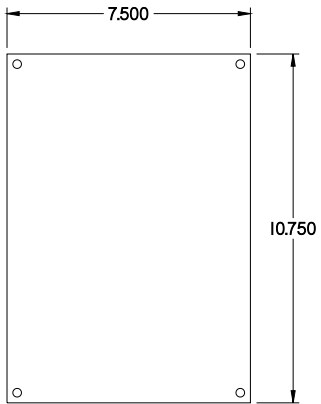

**PART No. 1489MP12**  
 Data subject to change without notice  
 Isometric drawing Not to Scale

Gross Automation (877) 268-3700 · www.hammondenclosuresales.com · sales@grossautomation.com

INNER PANEL

BACK VIEW

LEFT SIDE VIEW

TOP VIEW

FRONT VIEW

RIGHT SIDE VIEW

ISOMETRIC VIEW

BOTTOM VIEW