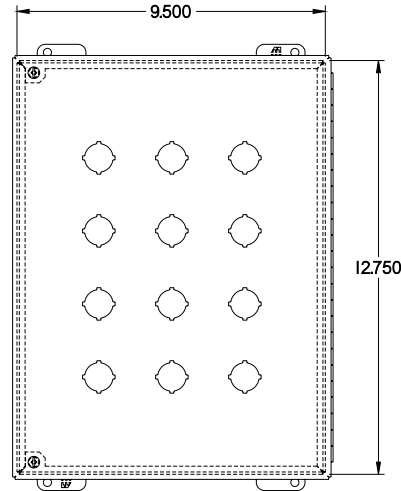

**PART No. 1489MP12**  
 Data subject to change without notice  
 Isometric drawing Not to Scale

Gross Automation (877) 268-3700 · www.hammondenclosuresales.com · sales@grossautomation.com

INNER PANEL

BACK VIEW

LEFT SIDE VIEW

TOP VIEW

FRONT VIEW

RIGHT SIDE VIEW

ISOMETRIC VIEW

BOTTOM VIEW