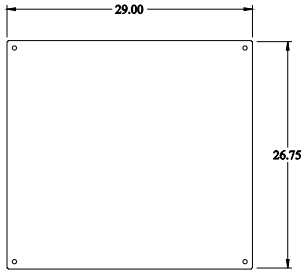

Gross Automation (877) 268-3700 · www.hammondenclosuresales.com · sales@grossautomation.com

 **PART No. 1471C36**  
Data subject to change without notice  
Isometric drawing Not to Scale

TOP VIEW

ISOMETRIC VIEW

INNER PANEL

INNER PANEL

BACK VIEW

LEFT SIDE VIEW

FRONT VIEW

RIGHT SIDE VIEW

BOTTOM VIEW