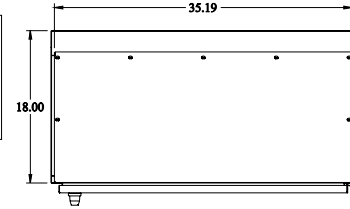

Gross Automation (877) 268-3700 · www.hammondenclosuresales.com · sales@grossautomation.com

 **PART No. 1471C36**  
Data subject to change without notice  
Isometric drawing Not to Scale

TOP VIEW

ISOMETRIC VIEW

INNER PANEL

INNER PANEL

BACK VIEW

LEFT SIDE VIEW

FRONT VIEW

RIGHT SIDE VIEW

BOTTOM VIEW