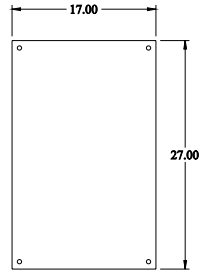

Gross Automation (877) 268-3700 · www.hammondenclosuresales.com · sales@grossautomation.com

 **PART No. 1471C36**  
Data subject to change without notice  
Isometric drawing Not to Scale

TOP VIEW

ISOMETRIC VIEW

INNER PANEL

INNER PANEL

BACK VIEW

LEFT SIDE VIEW

FRONT VIEW

RIGHT SIDE VIEW

BOTTOM VIEW