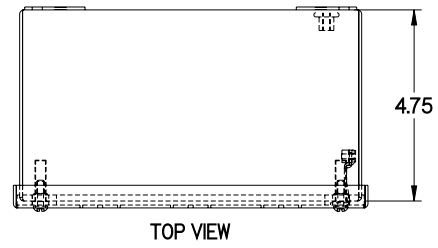

PART No. 1437MO

Data subject to change without notice

Isometric drawing Not to Scale

Gross Automation (877) 268-3700 · www.hammondenclosuresales.com · sales@grossautomation.com