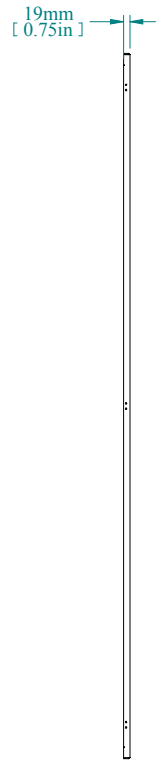

REAR VIEW

L.S VIEW

TOP VIEW

FRONT VIEW

ISOMETRIC VIEW

PART NUMBERS	
HMEP228	12 GAUGE GALVANIZED STEEL

NOTES
Unpainted Hammond Website for Additional Accessories

Data subject to change without notice. Isometric drawing not to scale.

**HAMMOND
MANUFACTURING™**
www.hammondmfg.com
 PART NO. HMEP228