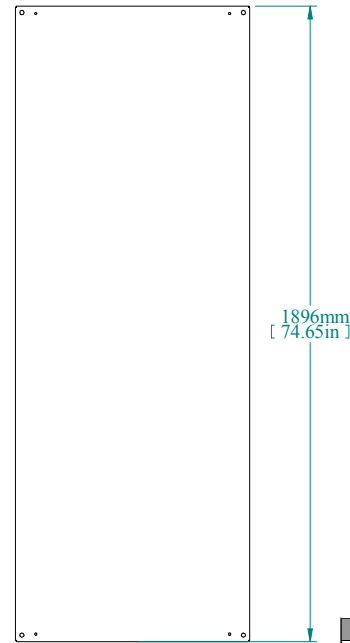

REAR VIEW

L.S. VIEW

TOP VIEW

FRONT VIEW

ISOMETRIC VIEW

PART NUMBERS	
HMEP208	12 GAUGE GALVANIZED STEEL

NOTES
Unpainted Hammond Website for Additional Accessories

Data subject to change without notice. Isometric drawing not to scale.