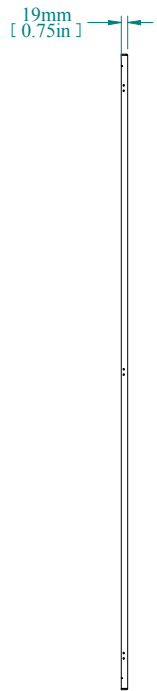

REAR VIEW

L.S. VIEW

TOP VIEW

FRONT VIEW

ISOMETRIC VIEW

PART NUMBERS	
HMEP208	12 GAUGE GALVANIZED STEEL

NOTES
Unpainted Hammond Website for Additional Accessories

Data subject to change without notice. Isometric drawing not to scale.

HAMMOND
MANUFACTURING™
www.hammondmfg.com
 PART NO. HMEP208