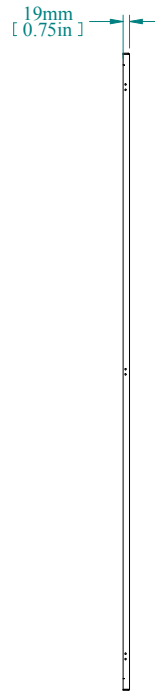

REAR VIEW

L.S VIEW

TOP VIEW

FRONT VIEW

ISOMETRIC VIEW

PART NUMBERS	
HMEP206	12 GAUGE GALVANIZED STEEL

NOTES
Unpainted Hammond Website for Additional Accessories

Data subject to change without notice. Isometric drawing not to scale.

**HAMMOND  
MANUFACTURING™**

[www.hammondmfg.com](http://www.hammondmfg.com)

PART NO. HMEP206