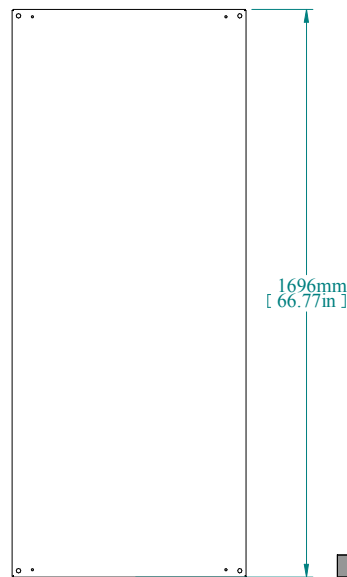

REAR VIEW

L.S. VIEW

TOP VIEW

FRONT VIEW

ISOMETRIC VIEW

PART NUMBERS	
HMEP188	12 GAUGE GALVANIZED STEEL

NOTES
Unpainted Hammond Website for Additional Accessories

Data subject to change without notice. Isometric drawing not to scale.