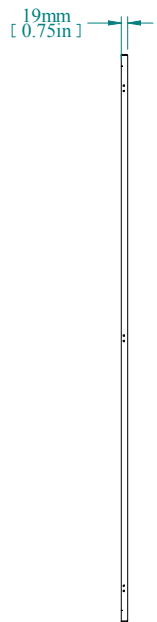

REAR VIEW

L.S. VIEW

TOP VIEW

FRONT VIEW

ISOMETRIC VIEW

PART NUMBERS	
HMEP188	12 GAUGE GALVANIZED STEEL

NOTES
Unpainted Hammond Website for Additional Accessories

Data subject to change without notice. Isometric drawing not to scale.

**HAMMOND
MANUFACTURING™**

www.hammondmfg.com

PART NO. HMEP188