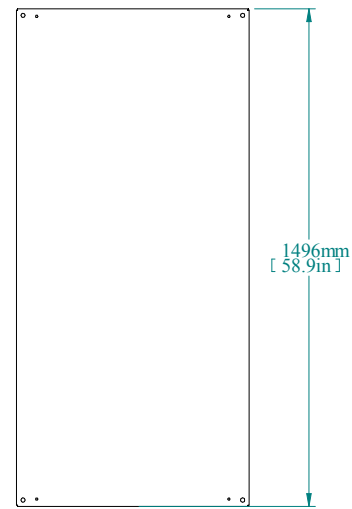

REAR VIEW

L.S. VIEW

TOP VIEW

FRONT VIEW

ISOMETRIC VIEW

PART NUMBERS	
HMEP168	12 GAUGE GALVANIZED STEEL

NOTES
Unpainted Hammond Website for Additional Accessories

Data subject to change without notice. Isometric drawing not to scale.