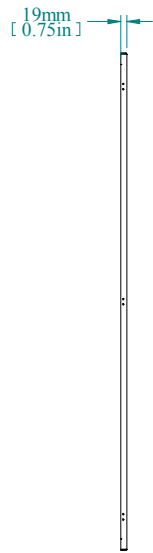

REAR VIEW

L.S. VIEW

TOP VIEW

FRONT VIEW

ISOMETRIC VIEW

PART NUMBERS	
HMEP168	12 GAUGE GALVANIZED STEEL

NOTES
Unpainted Hammond Website for Additional Accessories

Data subject to change without notice. Isometric drawing not to scale.

**HAMMOND
MANUFACTURING™**

www.hammondmfg.com

PART NO. HMEP168