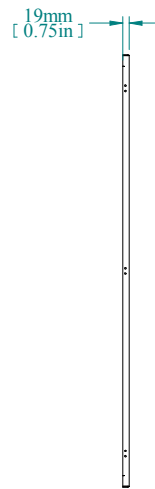

REAR VIEW

L.S VIEW

TOP VIEW

FRONT VIEW

ISOMETRIC VIEW

PART NUMBERS	
HMEP148	12 GAUGE GALVANIZED STEEL

NOTES
Unpainted Hammond Website for Additional Accessories

Data subject to change without notice. Isometric drawing not to scale.

**HAMMOND  
MANUFACTURING™**

www.hammondmfg.com

PART NO. HMEP148