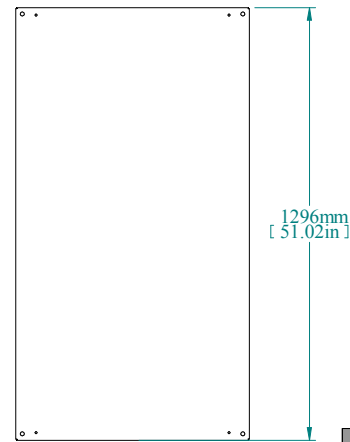

REAR VIEW

L.S VIEW

TOP VIEW

FRONT VIEW

ISOMETRIC VIEW

PART NUMBERS	
HMEP148	12 GAUGE GALVANIZED STEEL

NOTES
Unpainted Hammond Website for Additional Accessories

Data subject to change without notice. Isometric drawing not to scale.