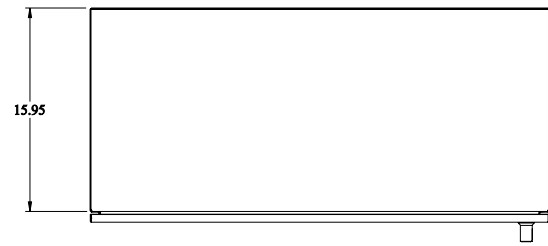

 **PART No. ST4863616LG**
Data subject to change without notice
Isometric drawing Not to Scale

Gross Automation (877) 268-3700 · www.hammondenclosuresales.com · sales@grossautomation.com

TOP VIEW

BACK VIEW

LEFT SIDE VIEW

FRONT VIEW

RIGHT SIDE VIEW

BOTTOM VIEW