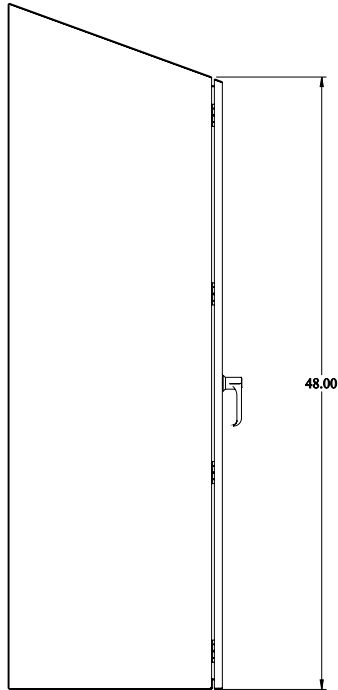

 **PART No. ST4863616LG**
Data subject to change without notice
Isometric drawing Not to Scale

Gross Automation (877) 268-3700 · www.hammondenclosuresales.com · sales@grossautomation.com

TOP VIEW

BACK VIEW

LEFT SIDE VIEW

FRONT VIEW

RIGHT SIDE VIEW

BOTTOM VIEW