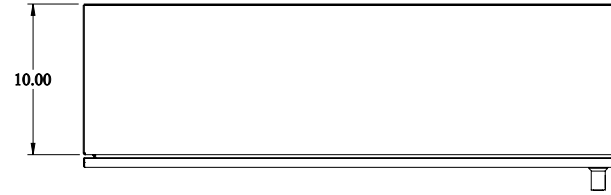

 **PART No. ST4863610LG**
Data subject to change without notice
Isometric drawing Not to Scale

Gross Automation (877) 268-3700 · www.hammondenclosuresales.com · sales@grossautomation.com

TOP VIEW

BACK VIEW

LEFT SIDE VIEW

FRONT VIEW

RIGHT SIDE VIEW

BOTTOM VIEW