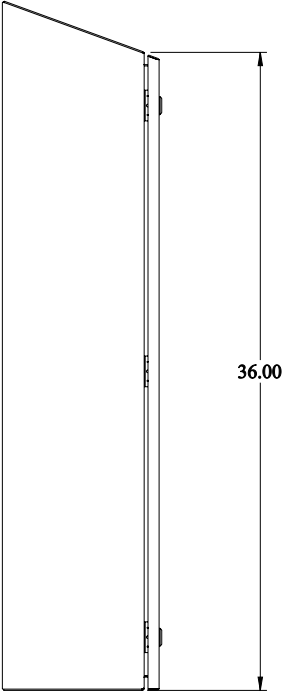


 **PART No. ST363008LG**  
Data subject to change without notice  
Isometric drawing Not to Scale

Gross Automation (877) 268-3700 · www.hammondenclosuresales.com · sales@grossautomation.com

TOP VIEW

FRONT VIEW

BACK VIEW

LEFT SIDE VIEW

RIGHT SIDE VIEW

BOTTOM VIEW