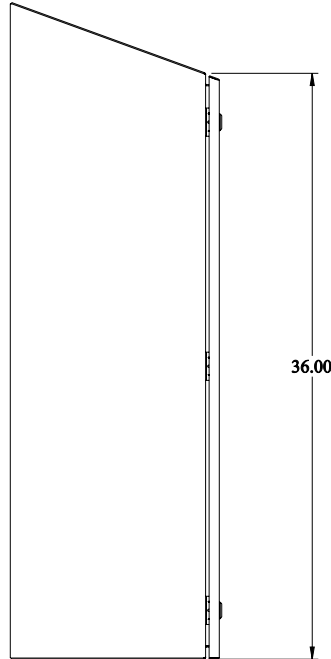

PART No. ST363012LG

Data subject to change without notice
Isometric drawing Not to Scale

Gross Automation (877) 268-3700 · www.hammondenclosuresales.com · sales@grossautomation.com

TOP VIEW

BACK VIEW

LEFT SIDE VIEW

FRONT VIEW

RIGHT SIDE VIEW

BOTTOM VIEW