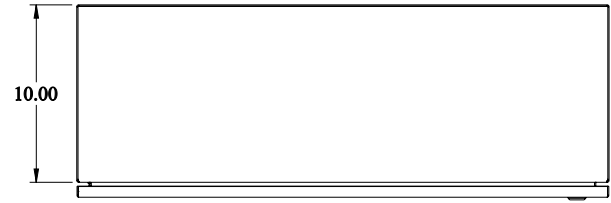

 **PART No. ST363010LG**
Data subject to change without notice
Isometric drawing Not to Scale

Gross Automation (877) 268-3700 · www.hammondenclosuresales.com · sales@grossautomation.com

TOP VIEW

BACK VIEW

LEFT SIDE VIEW

FRONT VIEW

RIGHT SIDE VIEW

BOTTOM VIEW