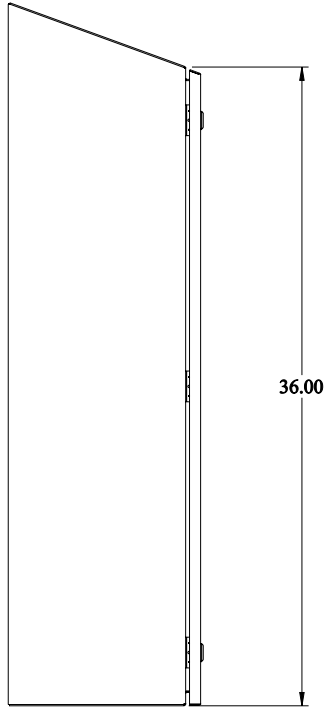

 **PART No. ST363010LG**
Data subject to change without notice
Isometric drawing Not to Scale

Gross Automation (877) 268-3700 · www.hammondenclosuresales.com · sales@grossautomation.com

TOP VIEW

BACK VIEW

LEFT SIDE VIEW

FRONT VIEW

RIGHT SIDE VIEW

BOTTOM VIEW