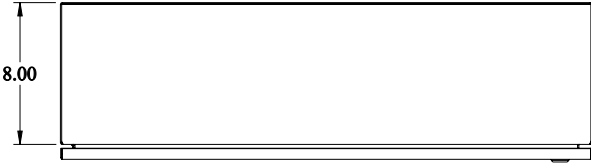

 **PART No. ST30308LG**
Data subject to change without notice
Isometric drawing Not to Scale

Gross Automation (877) 268-3700 · www.hammondenclosuresales.com · sales@grossautomation.com

TOP VIEW

BACK VIEW

LEFT SIDE VIEW

FRONT VIEW

RIGHT SIDE VIEW

BOTTOM VIEW