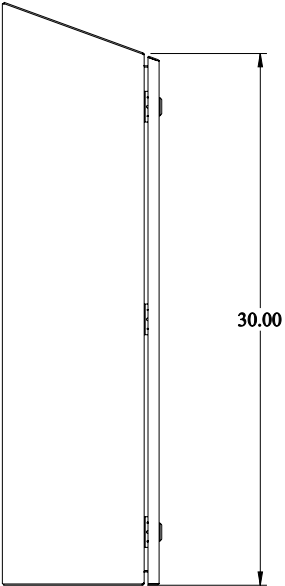

 **PART No. ST30308LG**
Data subject to change without notice
Isometric drawing Not to Scale

Gross Automation (877) 268-3700 · www.hammondenclosuresales.com · sales@grossautomation.com

TOP VIEW

BACK VIEW

LEFT SIDE VIEW

FRONT VIEW

RIGHT SIDE VIEW

BOTTOM VIEW