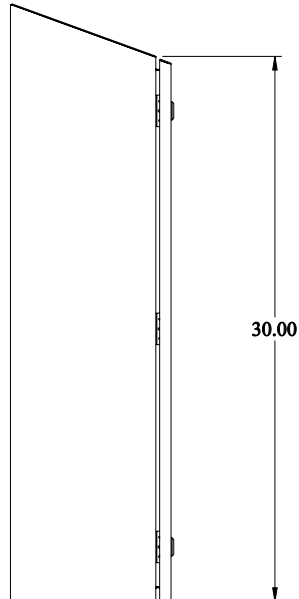

PART No. ST30248LG

Data subject to change without notice
Isometric drawing Not to Scale

Gross Automation (877) 268-3700 · www.hammondenclosuresales.com · sales@grossautomation.com

TOP VIEW

BACK VIEW

LEFT SIDE VIEW

FRONT VIEW

RIGHT SIDE VIEW

BOTTOM VIEW