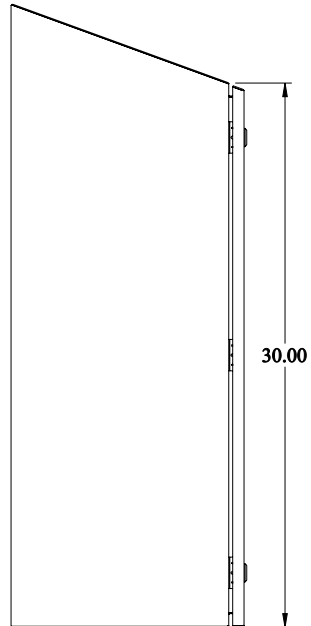

 **PART No. ST302412LG**
Data subject to change without notice
Isometric drawing Not to Scale

Gross Automation (877) 268-3700 · www.hammondenclosuresales.com · sales@grossautomation.com

TOP VIEW

BACK VIEW

LEFT SIDE VIEW

FRONT VIEW

RIGHT SIDE VIEW

BOTTOM VIEW