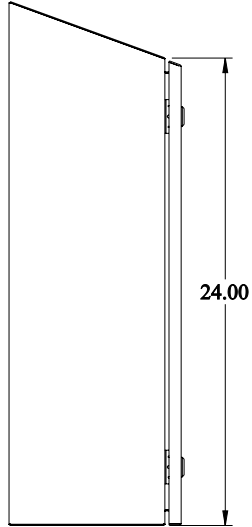

PART No. ST24248LG

Data subject to change without notice
Isometric drawing Not to Scale

Gross Automation (877) 268-3700 · www.hammondenclosuresales.com · sales@grossautomation.com

TOP VIEW

FRONT VIEW

RIGHT SIDE VIEW

LEFT SIDE VIEW

BOTTOM VIEW

BACK VIEW