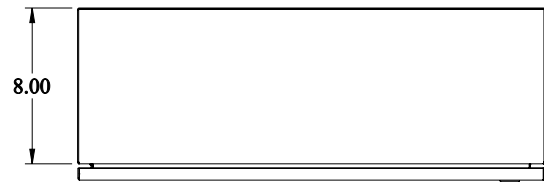

PART No. ST24248LG

Data subject to change without notice
Isometric drawing Not to Scale

Gross Automation (877) 268-3700 · www.hammondenclosuresales.com · sales@grossautomation.com

TOP VIEW

FRONT VIEW

RIGHT SIDE VIEW

LEFT SIDE VIEW

BOTTOM VIEW

BACK VIEW