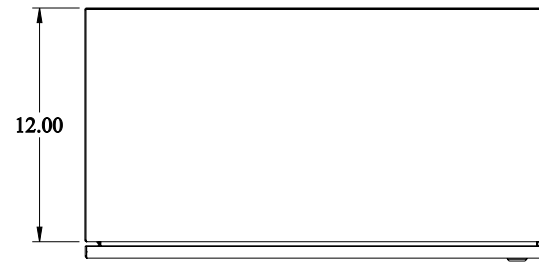

 **PART No. ST242412LG**
Data subject to change without notice
Isometric drawing Not to Scale

TOP VIEW

FRONT VIEW

RIGHT SIDE VIEW

LEFT SIDE VIEW

BOTTOM VIEW

BACK VIEW