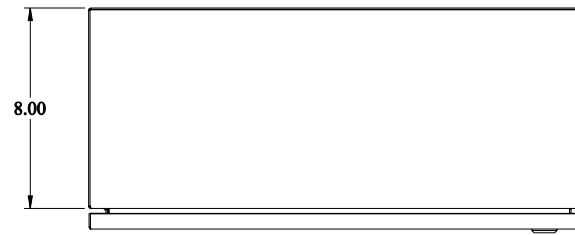

Gross Automation (877) 268-3700 · www.hammondenclosuresales.com · sales@grossautomation.com

 **PART No. ST24208LG**
Data subject to change without notice
Isometric drawing Not to Scale

TOP VIEW

FRONT VIEW

RIGHT SIDE VIEW

LEFT SIDE VIEW

BOTTOM VIEW

BACK VIEW