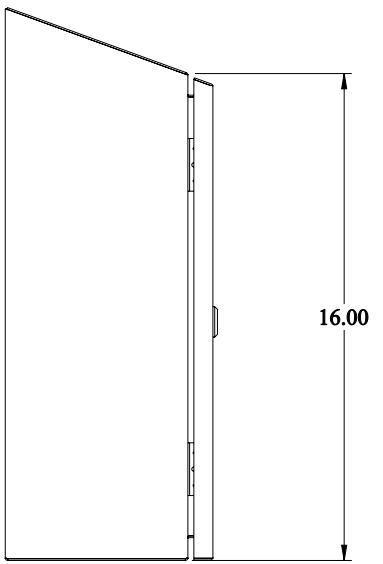

PART No. ST161206LG

Data subject to change without notice

Isometric drawing Not to Scale

TOP VIEW

FRONT VIEW

BACK VIEW

LEFT SIDE VIEW

RIGHT SIDE VIEW