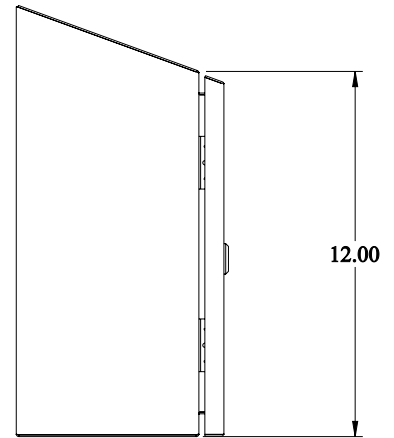

 **PART No. ST121206LG**  
Data subject to change without notice  
Isometric drawing Not to Scale

**TOP VIEW**

Gross Automation (877) 268-3700 · [www.hammondenclosuresales.com](http://www.hammondenclosuresales.com) · [sales@grossautomation.com](mailto:sales@grossautomation.com)

**BACK VIEW**

**LEFT SIDE VIEW**

**FRONT VIEW**

**RIGHT SIDE VIEW**

**BOTTOM VIEW**