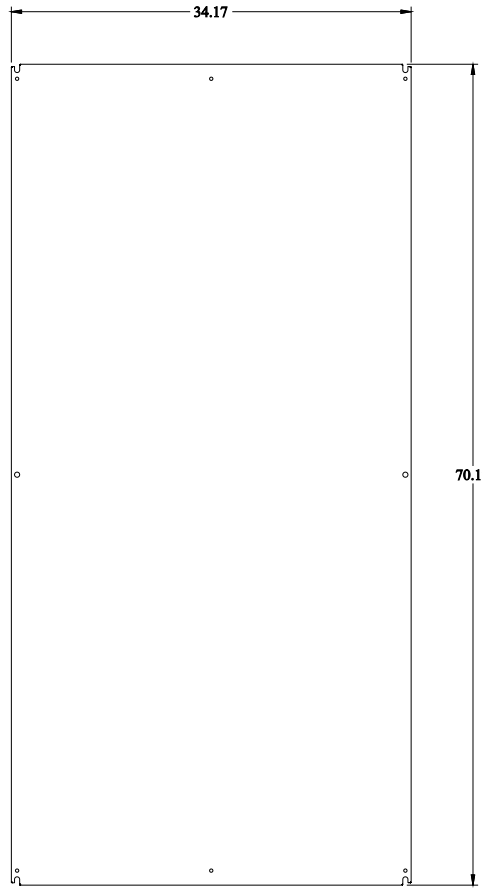

AW PART No. EPG7236
Data subject to change without notice
Isometric drawing Not to Scale

Gross Automation (877) 268-3700 · www.hammondenclosuresales.com · sales@grossautomation.com

TOP VIEW

FRONT VIEW

SIDE VIEW

ISOMETRIC VIEW

BOTTOM VIEW