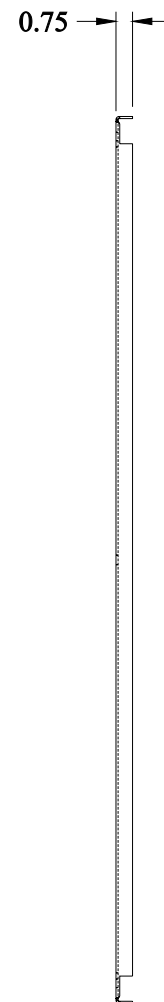

**PART No. EPG4230**

Data subject to change without notice

Isometric drawing Not to Scale

Gross Automation (877) 268-3700 · [www.hammondenclosuresales.com](http://www.hammondenclosuresales.com) · [sales@grossautomation.com](mailto:sales@grossautomation.com)

**FRONT VIEW**

**SIDE VIEW**

**ISOMETRIC VIEW**