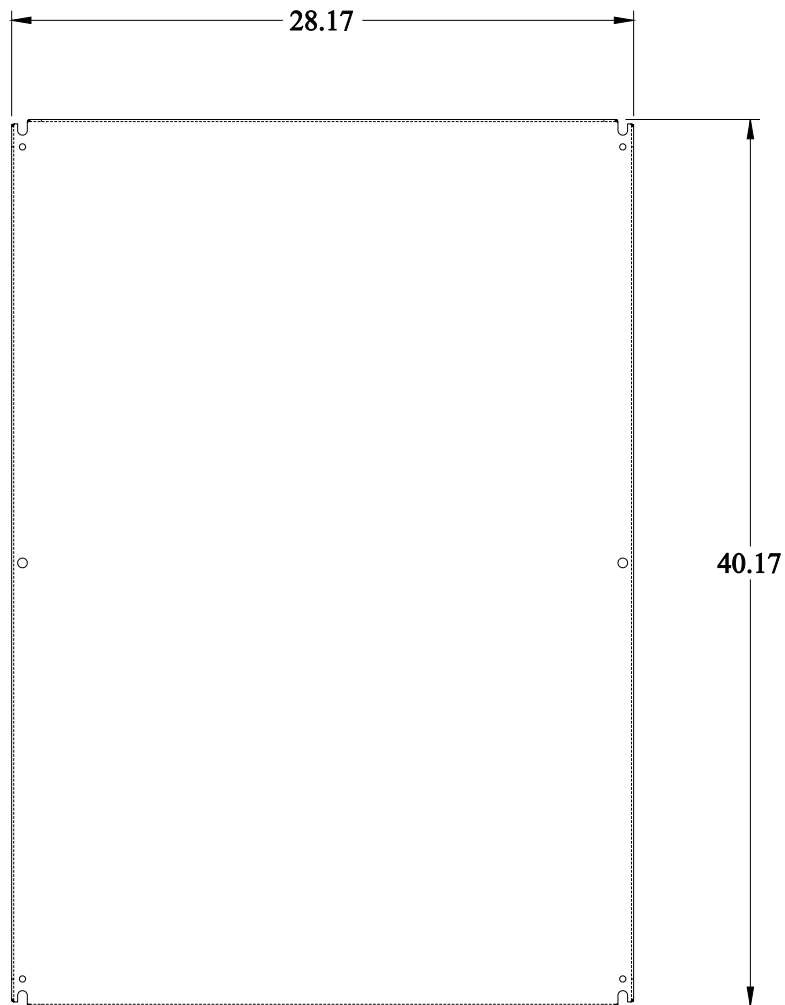

**PART No. EPG4230**

Data subject to change without notice

Isometric drawing Not to Scale

Gross Automation (877) 268-3700 · [www.hammondenclosuresales.com](http://www.hammondenclosuresales.com) · [sales@grossautomation.com](mailto:sales@grossautomation.com)

**FRONT VIEW**

**SIDE VIEW**

**ISOMETRIC VIEW**