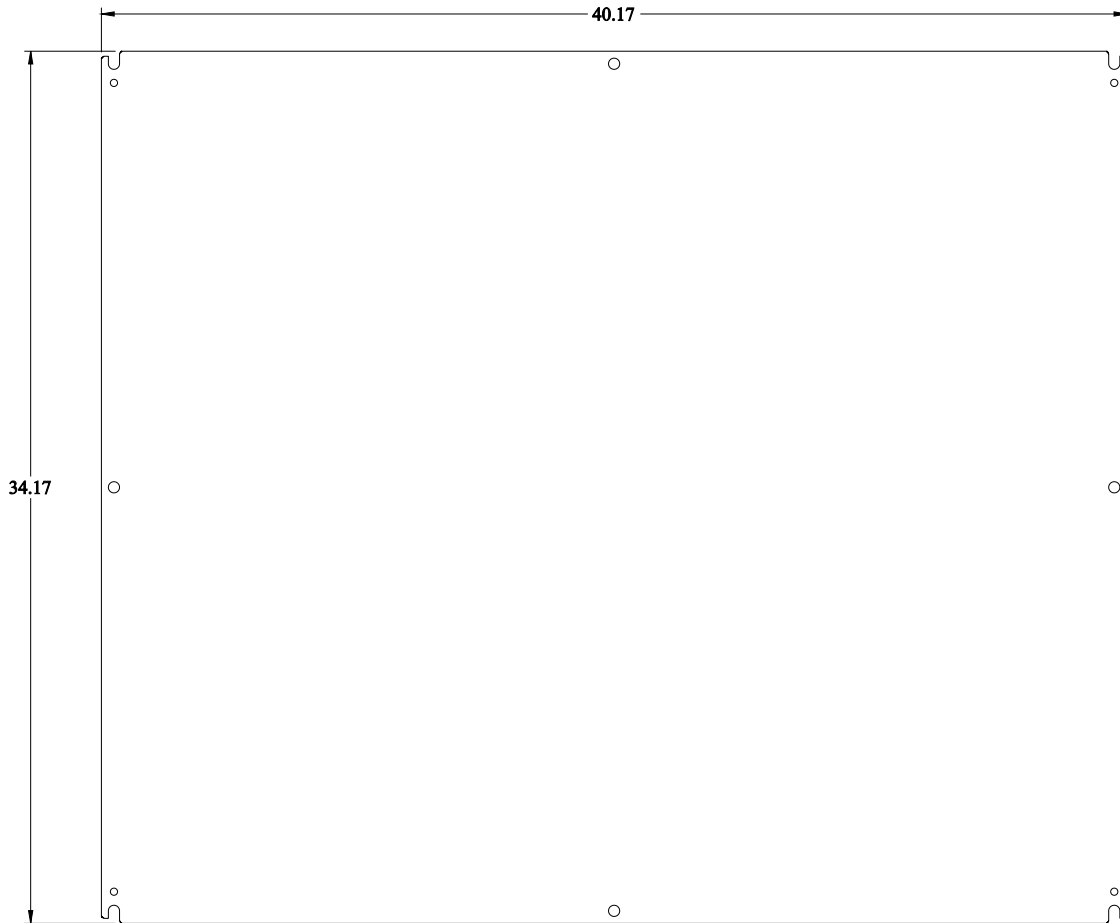

PART No. EPG3642

Data subject to change without notice

Isometric drawing Not to Scale

Gross Automation (877) 268-3700 · www.hammondenclosuresales.com · sales@grossautomation.com

TOP VIEW

FRONT VIEW

SIDE VIEW