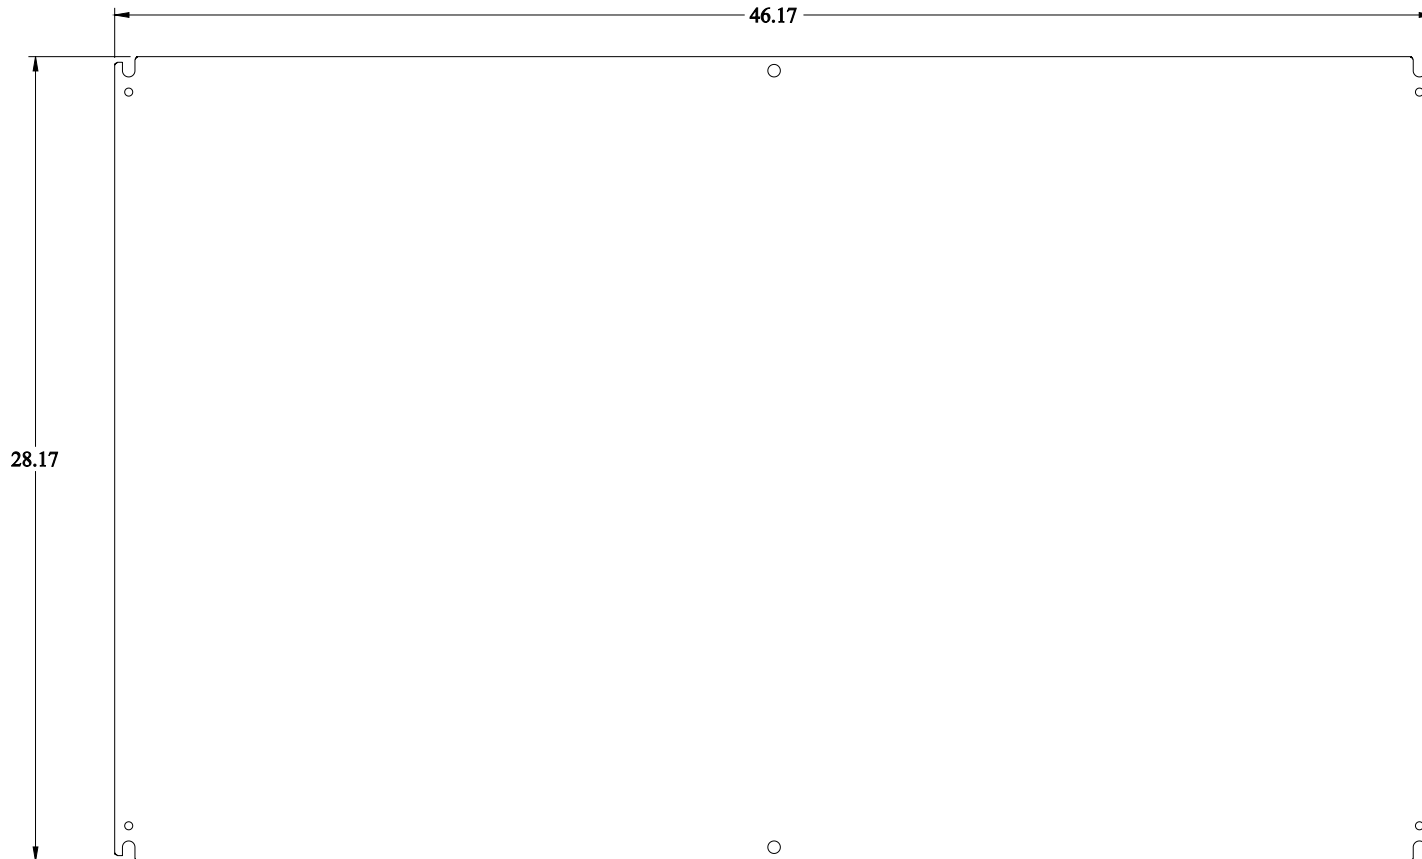

**PART No. EPG3048**

Data subject to change without notice

Isometric drawing Not to Scale

Gross Automation (877) 268-3700 · [www.hammondenclosuresales.com](http://www.hammondenclosuresales.com) · [sales@grossautomation.com](mailto:sales@grossautomation.com)

**TOP VIEW**

**FRONT VIEW**

**SIDE VIEW**