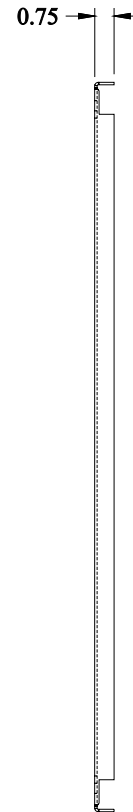

**PART No. EP3042**

Data subject to change without notice

Isometric drawing Not to Scale

Gross Automation (877) 268-3700 · [www.hammondenclosuresales.com](http://www.hammondenclosuresales.com) · [sales@grossautomation.com](mailto:sales@grossautomation.com)

**FRONT VIEW**

**SIDE VIEW**

**ISOMETRIC VIEW**