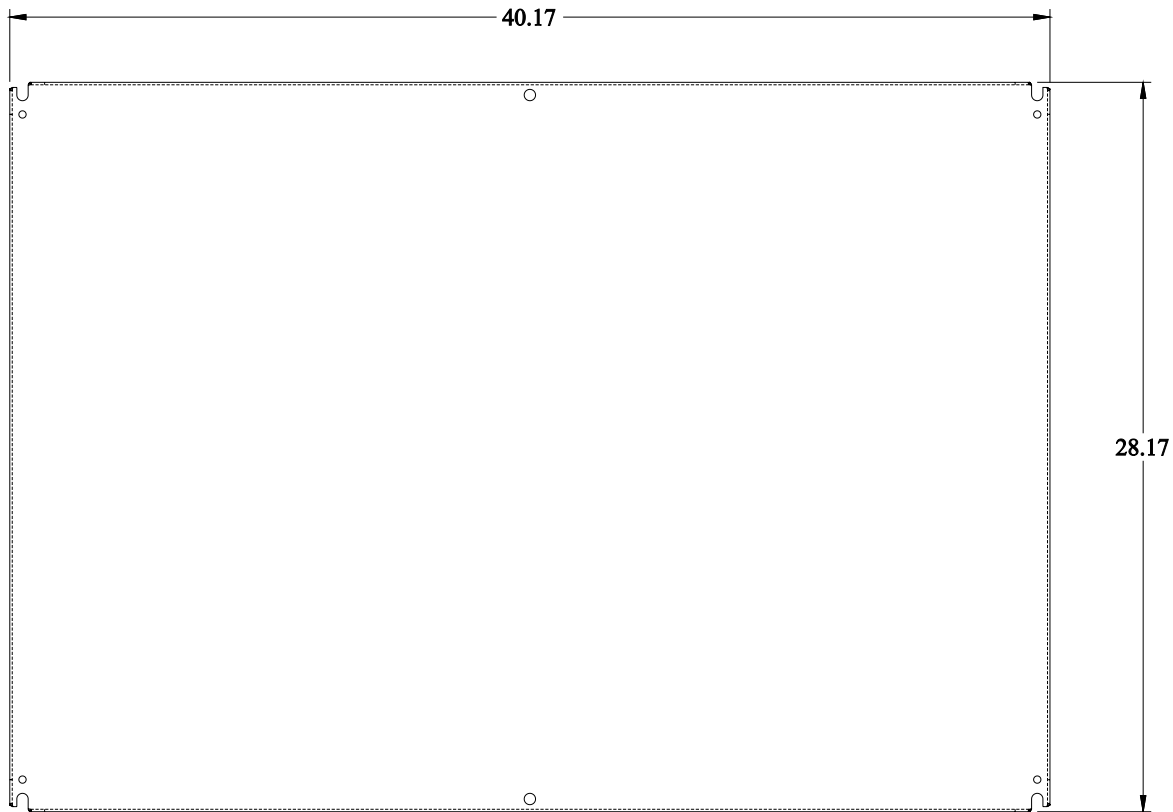

**PART No. EP3042**

Data subject to change without notice

Isometric drawing Not to Scale

Gross Automation (877) 268-3700 · [www.hammondenclosuresales.com](http://www.hammondenclosuresales.com) · [sales@grossautomation.com](mailto:sales@grossautomation.com)

**FRONT VIEW**

**SIDE VIEW**

**ISOMETRIC VIEW**