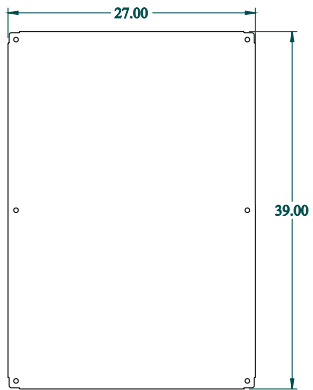

**PART No. 1418010**

for more information visit  
[www.hammfg.com](http://www.hammfg.com)

Data subject to change without notice

Isometric drawing Not to Scale

**ISOMETRIC VIEW**

**TOP VIEW**

**INNER PANEL**

**BACK VIEW**

**SIDE VIEW**

**FRONT VIEW**

**SIDE VIEW**

**BOTTOM VIEW**