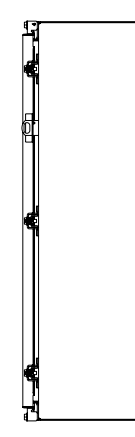

**PART No. 1418N4KK8**

Data subject to change without notice

Isometric drawing Not to Scale

Gross Automation (877) 268-3700 · [www.hammondenclosuresales.com](http://www.hammondenclosuresales.com) · [sales@grossautomation.com](mailto:sales@grossautomation.com)

**ISOMETRIC VIEW**

**TOP VIEW**

**INNER PANEL**

**BACK VIEW**

**SIDE VIEW**

**FRONT VIEW**

**SIDE VIEW**

**BOTTOM VIEW**