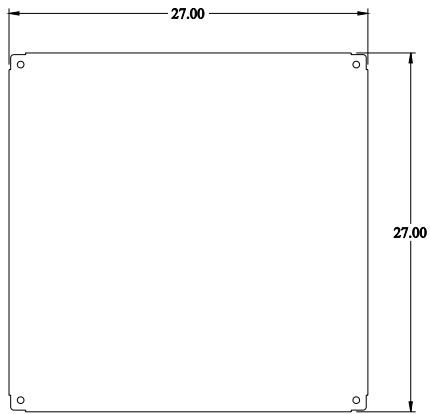

**PART No. 1418N4KK8**

Data subject to change without notice

Isometric drawing Not to Scale

Gross Automation (877) 268-3700 · [www.hammondenclosuresales.com](http://www.hammondenclosuresales.com) · [sales@grossautomation.com](mailto:sales@grossautomation.com)

**ISOMETRIC VIEW**

**TOP VIEW**

**INNER PANEL**

**BACK VIEW**

**SIDE VIEW**

**FRONT VIEW**

**SIDE VIEW**

**BOTTOM VIEW**