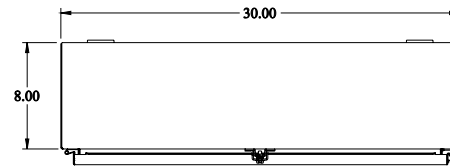

**PART No. 1418N4KK8**

Data subject to change without notice

Isometric drawing Not to Scale

Gross Automation (877) 268-3700 · [www.hammondenclosuresales.com](http://www.hammondenclosuresales.com) · [sales@grossautomation.com](mailto:sales@grossautomation.com)

**ISOMETRIC VIEW**

**TOP VIEW**

**INNER PANEL**

**BACK VIEW**

**SIDE VIEW**

**FRONT VIEW**

**SIDE VIEW**

**BOTTOM VIEW**