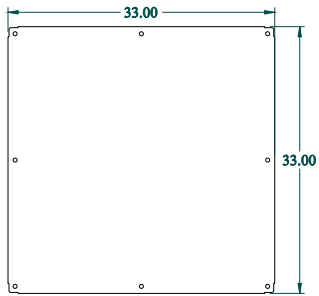

PART No. 1418LL8

for more information visit

www.hamfmg.com

Data subject to change without notice

Isometric drawing Not to Scale

ISOMETRIC VIEW

TOP VIEW

INNER PANEL

BACK VIEW

SIDE VIEW

FRONT VIEW

SIDE VIEW

BOTTOM VIEW