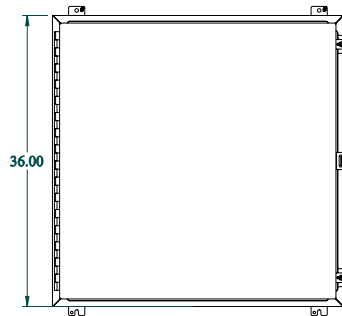

PART No. 1418LL8

for more information visit

www.hamfmg.com

Data subject to change without notice

Isometric drawing Not to Scale

ISOMETRIC VIEW

TOP VIEW

INNER PANEL

BACK VIEW

SIDE VIEW

FRONT VIEW

SIDE VIEW

BOTTOM VIEW