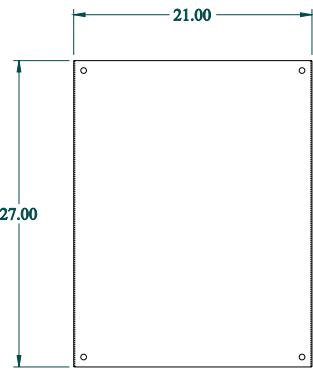

PART No. 1418JK9

for more information visit
www.hammfg.com
Data subject to change without notice
Isometric drawing Not to Scale

ISOMETRIC VIEW

TOP VIEW

INNER PANEL

BACK VIEW

LEFT SIDE VIEW

FRONT VIEW

RIGHT SIDE VIEW

BOTTOM VIEW