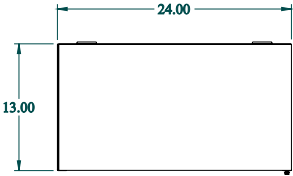

PART No. 1418JK13
 for more information visit
www.hammfg.com
 Data subject to change without notice
 Isometric drawing Not to Scale

ISOMETRIC VIEW

TOP VIEW

INNER PANEL

BACK VIEW

LEFT SIDE VIEW

FRONT VIEW

RIGHT SIDE VIEW

BOTTOM VIEW