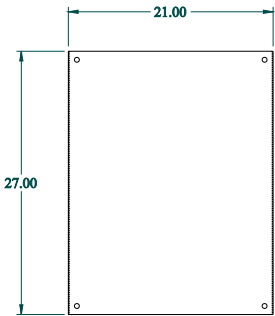

PART No. 1418JK13
 for more information visit
www.hammfg.com
 Data subject to change without notice
 Isometric drawing Not to Scale

ISOMETRIC VIEW

TOP VIEW

INNER PANEL

BACK VIEW

LEFT SIDE VIEW

FRONT VIEW

RIGHT SIDE VIEW

BOTTOM VIEW