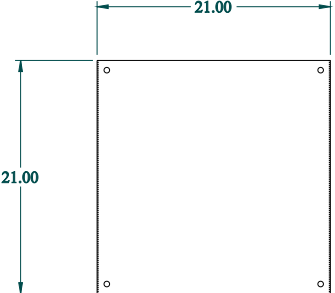

PART No. 1418JJ9
 for more information visit
www.hammfg.com
 Data subject to change without notice
 Isometric drawing Not to Scale

ISOMETRIC VIEW

TOP VIEW

INNER PANEL

BACK VIEW

LEFT SIDE VIEW

FRONT VIEW

RIGHT SIDE VIEW

BOTTOM VIEW