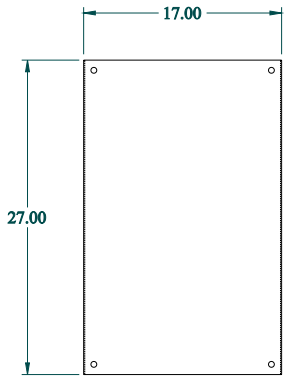

PART No. 1418JF9

for more information visit
www.hammfg.com
Data subject to change without notice
Isometric drawing Not to Scale

ISOMETRIC VIEW

TOP VIEW

INNER PANEL

BACK VIEW

LEFT SIDE VIEW

FRONT VIEW

RIGHT SIDE VIEW

BOTTOM VIEW