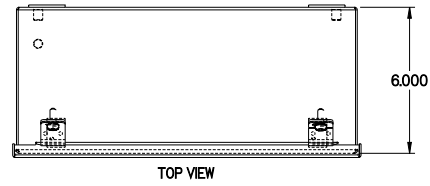

PART No. 1414O6

Data subject to change without notice

TOP VIEW

ISOMETRIC VIEW

Gross Automation (877) 268-3700 · www.hammondenclosuresales.com · sales@grossautomation.com

BACK VIEW

LEFT SIDE VIEW

FRONT VIEW

RIGHT SIDE VIEW

INNER PANEL

BOTTOM VIEW