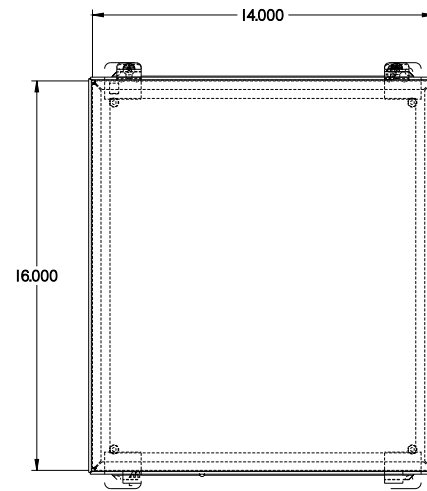

PART No. 1414O6

Data subject to change without notice

TOP VIEW

ISOMETRIC VIEW

Gross Automation (877) 268-3700 · www.hammondenclosuresales.com · sales@grossautomation.com

BACK VIEW

LEFT SIDE VIEW

FRONT VIEW

RIGHT SIDE VIEW

INNER PANEL

BOTTOM VIEW