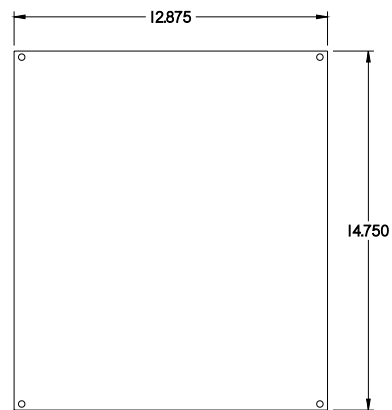

PART No. 1414O6

Data subject to change without notice

TOP VIEW

ISOMETRIC VIEW

Gross Automation (877) 268-3700 · www.hammondenclosuresales.com · sales@grossautomation.com

BACK VIEW

LEFT SIDE VIEW

FRONT VIEW

RIGHT SIDE VIEW

INNER PANEL

BOTTOM VIEW