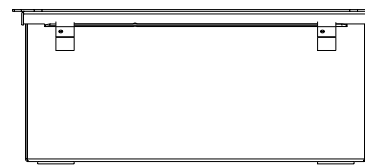

PART No. 1414O6

Data subject to change without notice

TOP VIEW

ISOMETRIC VIEW

Gross Automation (877) 268-3700 · www.hammondenclosuresales.com · sales@grossautomation.com

BACK VIEW

LEFT SIDE VIEW

FRONT VIEW

RIGHT SIDE VIEW

INNER PANEL

BOTTOM VIEW