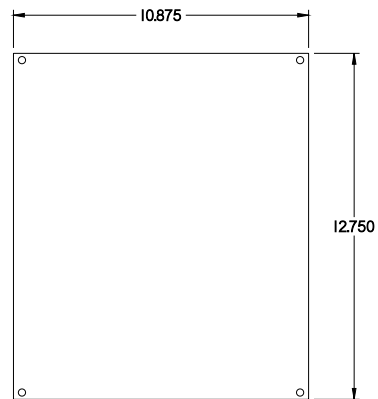

PART No. 1414M6

Data subject to change without notice

TOP VIEW

ISOMETRIC VIEW

Gross Automation (877) 268-3700 · [www.hammondenclosuresales.com](http://www.hammondenclosuresales.com) · [sales@grossautomation.com](mailto:sales@grossautomation.com)

BACK VIEW

LEFT SIDE VIEW

FRONT VIEW

RIGHT SIDE VIEW

INNER PANEL

BOTTOM VIEW