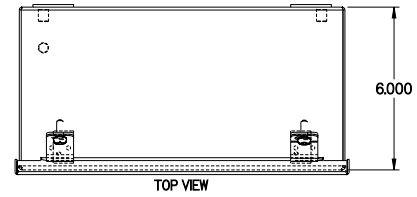

PART No. 1414M6

Data subject to change without notice

TOP VIEW

ISOMETRIC VIEW

Gross Automation (877) 268-3700 · [www.hammondenclosuresales.com](http://www.hammondenclosuresales.com) · [sales@grossautomation.com](mailto:sales@grossautomation.com)

BACK VIEW

LEFT SIDE VIEW

FRONT VIEW

RIGHT SIDE VIEW

INNER PANEL

BOTTOM VIEW