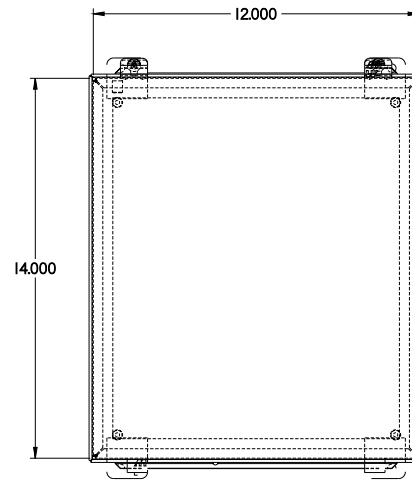

PART No. 1414M6

Data subject to change without notice

TOP VIEW

ISOMETRIC VIEW

Gross Automation (877) 268-3700 · [www.hammondenclosuresales.com](http://www.hammondenclosuresales.com) · [sales@grossautomation.com](mailto:sales@grossautomation.com)

BACK VIEW

LEFT SIDE VIEW

FRONT VIEW

RIGHT SIDE VIEW

INNER PANEL

BOTTOM VIEW