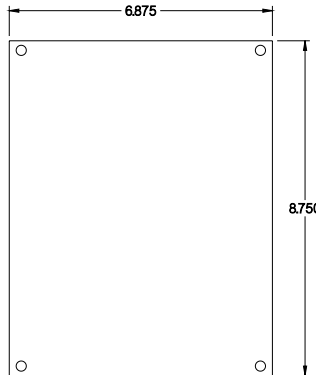

PART No. 1414I

Data subject to change without notice

Gross Automation (877) 268-3700 · www.hammondenclosuresales.com · sales@grossautomation.com

TOP VIEW

ISOMETRIC VIEW

BACK VIEW

LEFT SIDE VIEW

FRONT VIEW

RIGHT SIDE VIEW

INNER PANEL

BOTTOM VIEW