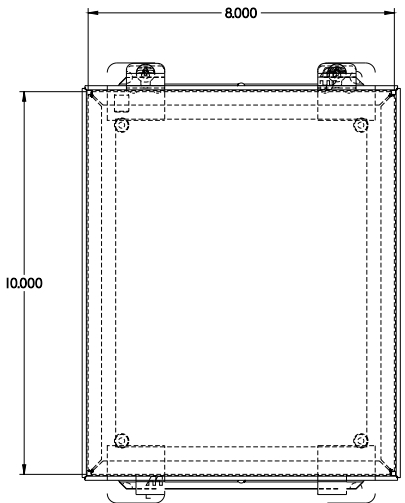

PART No. 1414I

Data subject to change without notice

Gross Automation (877) 268-3700 · www.hammondenclosuresales.com · sales@grossautomation.com

TOP VIEW

ISOMETRIC VIEW

BACK VIEW

LEFT SIDE VIEW

FRONT VIEW

RIGHT SIDE VIEW

INNER PANEL

BOTTOM VIEW