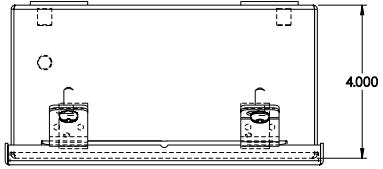

PART No. 1414I

Data subject to change without notice

Gross Automation (877) 268-3700 · www.hammondenclosuresales.com · sales@grossautomation.com

TOP VIEW

ISOMETRIC VIEW

BACK VIEW

LEFT SIDE VIEW

FRONT VIEW

RIGHT SIDE VIEW

INNER PANEL

BOTTOM VIEW