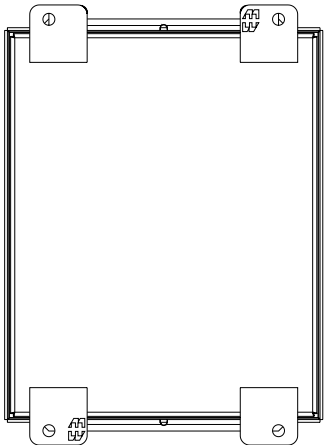

PART No. 1414I

Data subject to change without notice

Gross Automation (877) 268-3700 · www.hammondenclosuresales.com · sales@grossautomation.com

TOP VIEW

ISOMETRIC VIEW

BACK VIEW

LEFT SIDE VIEW

FRONT VIEW

RIGHT SIDE VIEW

INNER PANEL

BOTTOM VIEW