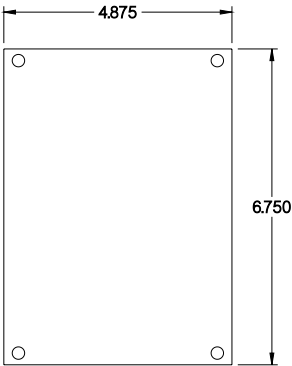

**PART No. 1414G**

Data subject to change without notice

Gross Automation (877) 268-3700 · www.hammondenclosuresales.com · sales@grossautomation.com

TOP VIEW

ISOMETRIC VIEW

BACK VIEW

LEFT SIDE VIEW

FRONT VIEW

RIGHT SIDE VIEW

INNER PANEL

BOTTOM VIEW