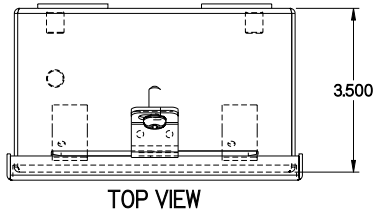

**PART No. 1414G**

Data subject to change without notice

Gross Automation (877) 268-3700 · www.hammondenclosuresales.com · sales@grossautomation.com

TOP VIEW

ISOMETRIC VIEW

BACK VIEW

LEFT SIDE VIEW

FRONT VIEW

RIGHT SIDE VIEW

INNER PANEL

BOTTOM VIEW