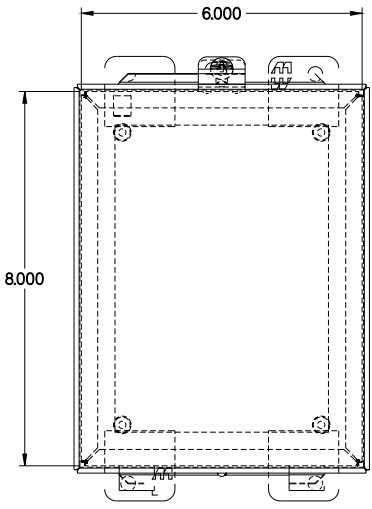

**PART No. 1414G**

Data subject to change without notice

Gross Automation (877) 268-3700 · www.hammondenclosuresales.com · sales@grossautomation.com

TOP VIEW

ISOMETRIC VIEW

BACK VIEW

LEFT SIDE VIEW

FRONT VIEW

RIGHT SIDE VIEW

INNER PANEL

BOTTOM VIEW