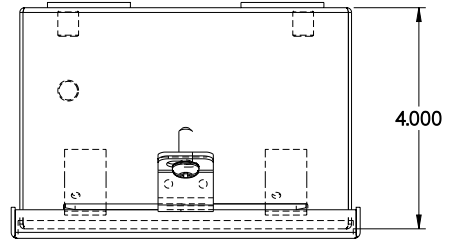

PART No. 1414E

Data subject to change without notice

TOP VIEW

ISOMETRIC VIEW

Gross Automation (877) 268-3700 · www.hammondenclosuresales.com · sales@grossautomation.com

BACK VIEW

LEFT SIDE VIEW

FRONT VIEW

RIGHT SIDE VIEW

INNER PANEL

BOTTOM VIEW