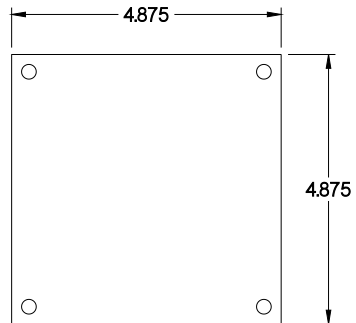

PART No. 1414E

Data subject to change without notice

TOP VIEW

ISOMETRIC VIEW

Gross Automation (877) 268-3700 · www.hammondenclosuresales.com · sales@grossautomation.com

BACK VIEW

LEFT SIDE VIEW

FRONT VIEW

RIGHT SIDE VIEW

INNER PANEL

BOTTOM VIEW