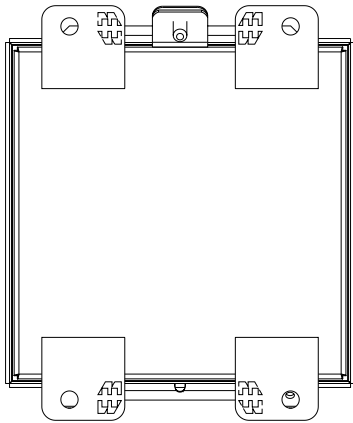

PART No. 1414E

Data subject to change without notice

TOP VIEW

ISOMETRIC VIEW

Gross Automation (877) 268-3700 · www.hammondenclosuresales.com · sales@grossautomation.com

BACK VIEW

LEFT SIDE VIEW

FRONT VIEW

RIGHT SIDE VIEW

INNER PANEL

BOTTOM VIEW