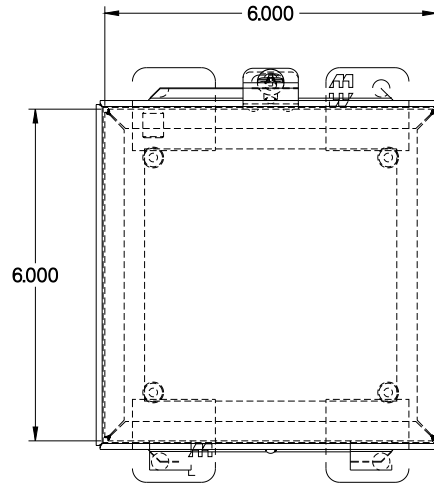

PART No. 1414E

Data subject to change without notice

TOP VIEW

ISOMETRIC VIEW

Gross Automation (877) 268-3700 · www.hammondenclosuresales.com · sales@grossautomation.com

BACK VIEW

LEFT SIDE VIEW

FRONT VIEW

RIGHT SIDE VIEW

INNER PANEL

BOTTOM VIEW