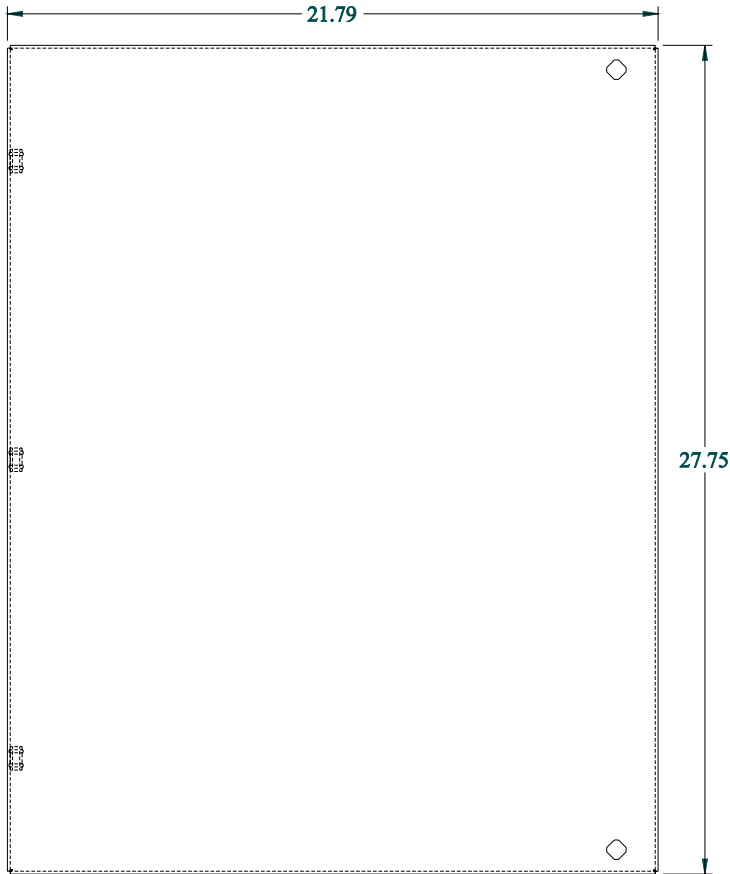

PART No. ESP3024

for more information visit
www.hammfg.com

Data subject to change without notice

Isometric drawing Not to Scale

ISOMETRIC VIEW

SIDE VIEW

FRONT VIEW

BOTTOM VIEW